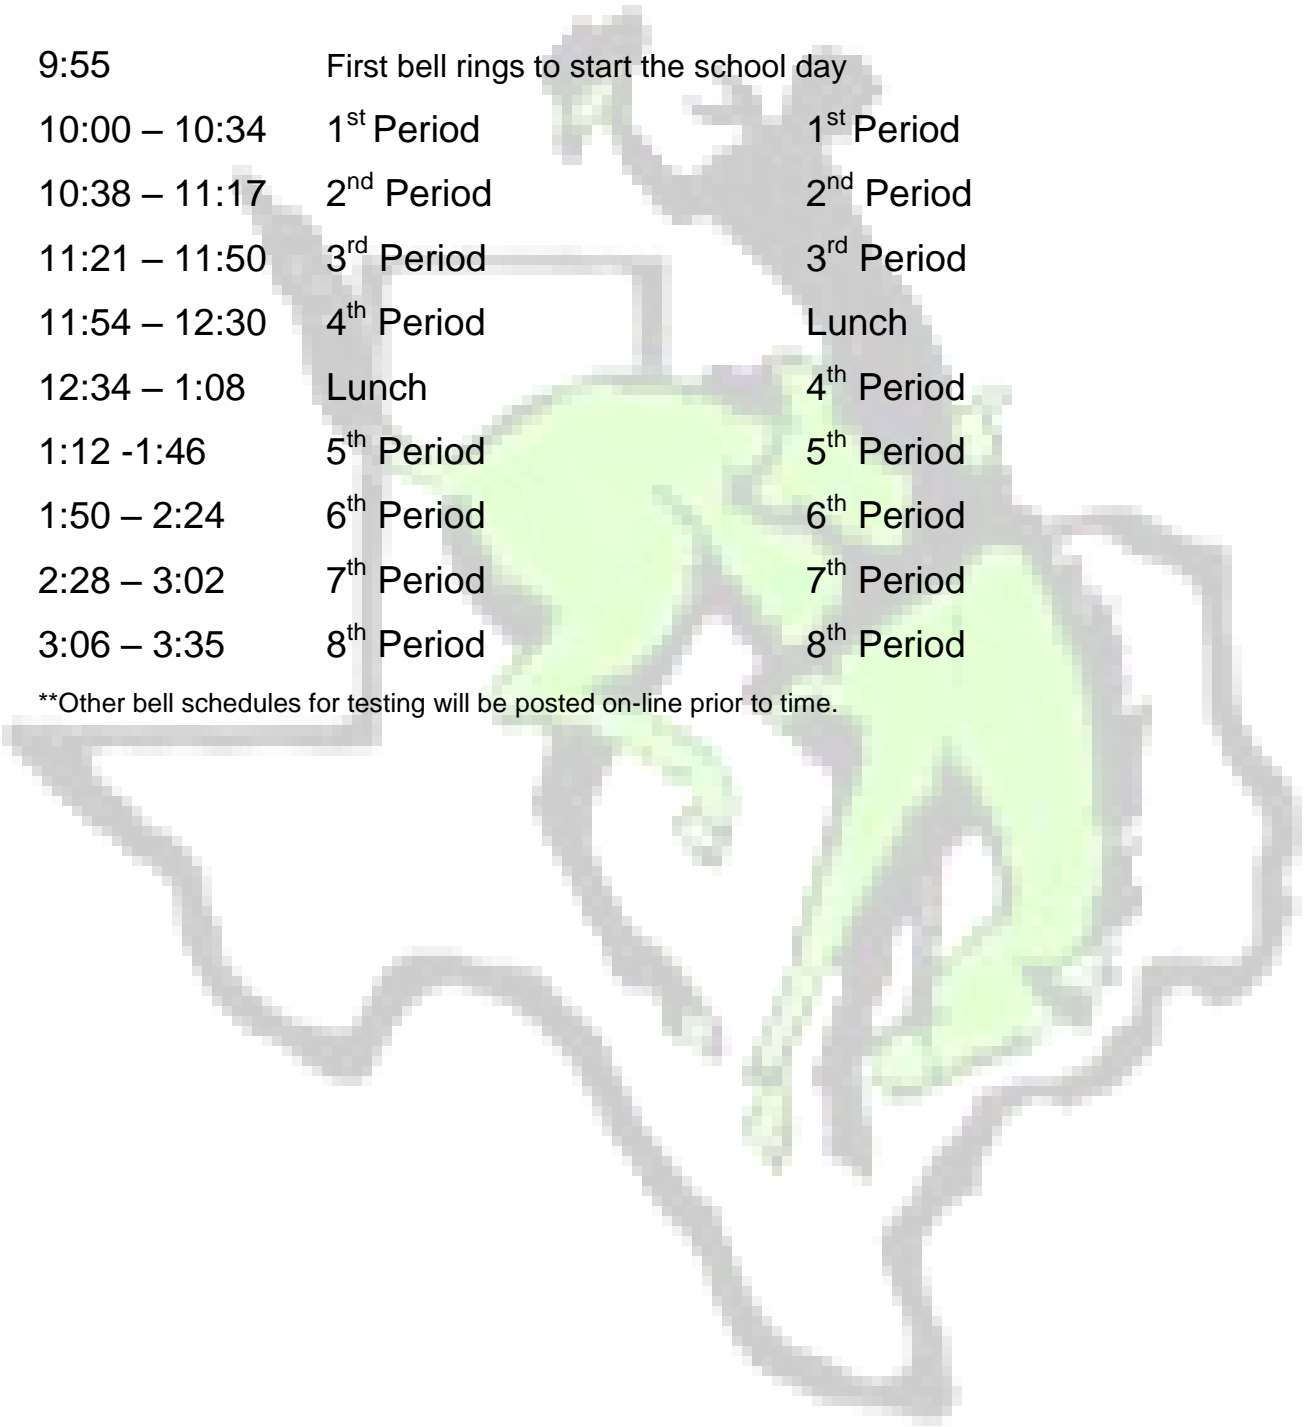

LATE START BELL SCHEDULE

High School

Junior High

9:55	First bell rings to start the school day	
10:00 – 10:34	1st Period	1st Period
10:38 – 11:17	2nd Period	2nd Period
11:21 – 11:50	3rd Period	3rd Period
11:54 – 12:30	4th Period	Lunch
12:34 – 1:08	Lunch	4th Period
1:12 -1:46	5th Period	5th Period
1:50 – 2:24	6th Period	6th Period
2:28 – 3:02	7th Period	7th Period
3:06 – 3:35	8th Period	8th Period

**Other bell schedules for testing will be posted on-line prior to time.